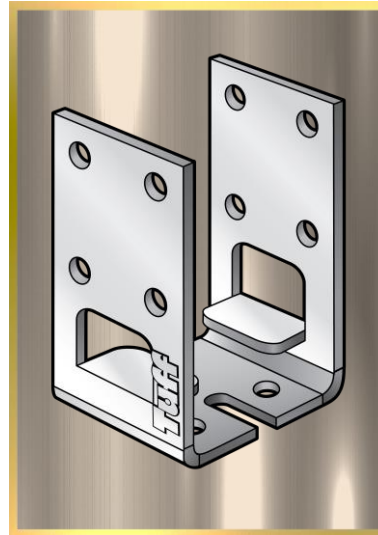

F11292

SADDLE TYPE WITH MOUNT

PRODUCT CODE	: F11292
BARCODE	: 9314691700547
POST SIZE	: 115MM
MOUNT HEIGHT	: 30MM
BOLT HOLE	: M12
MADE FROM	: 4MM STEEL
FINISHING	: HOT DIP GALVANISED

NOTES:

- IDEAL FOR PERGOLA, CARPORT AND VERANDA POSTS
- PRIMARILY USED FOR BOLTING TO EXISTING TIMBER DECKING OR CONCRETE BASE
- UNIQUE FOUR MOUNT TO ELEVATE POST FROM GROUND LEVEL
- TIMBER INSERT 106MM FROM SADDLE TOP TO MOUNT LUG